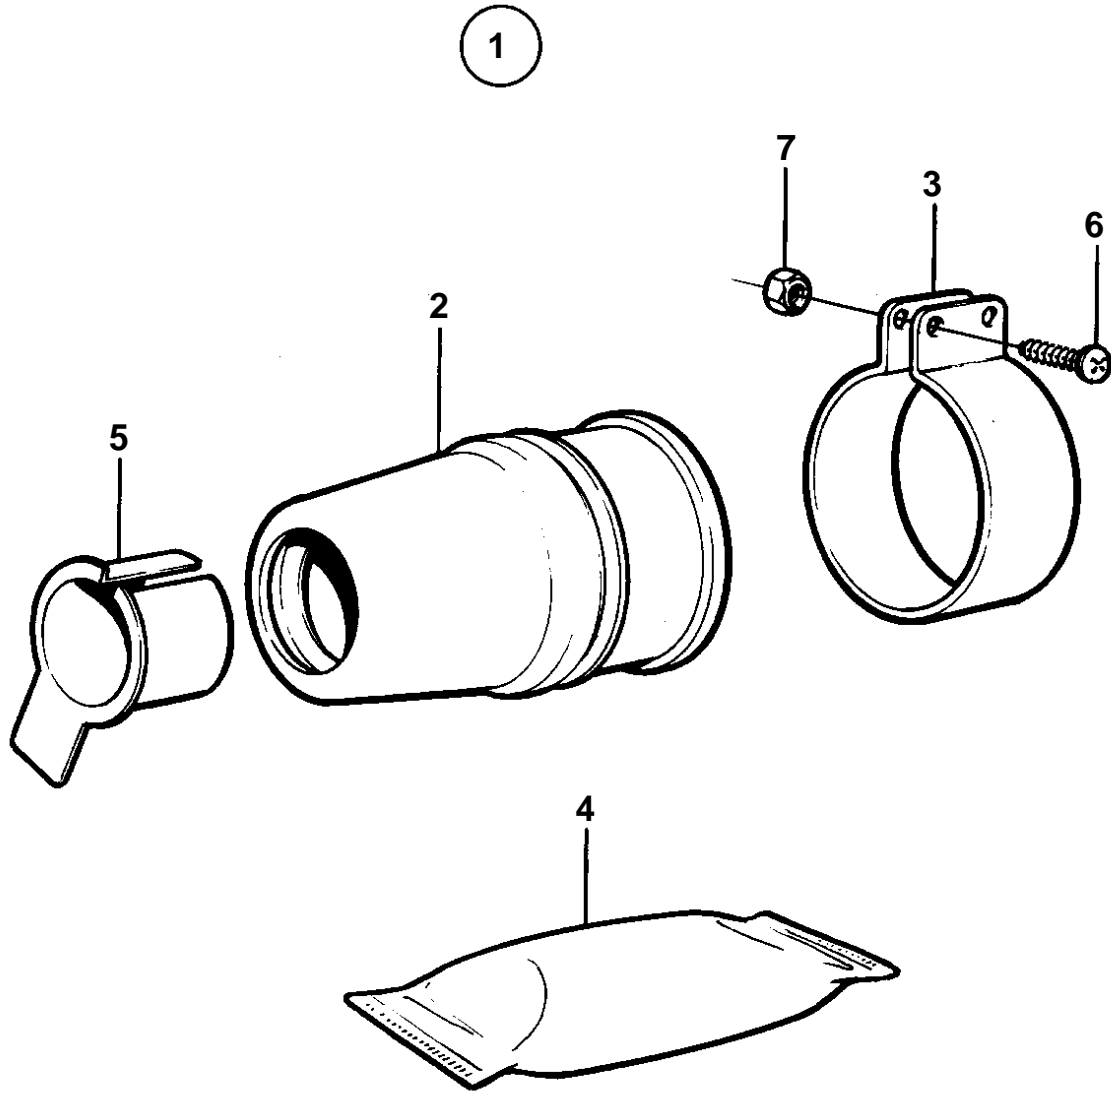

MD40A,TMD40A,TMD40B,TMD40C,TAMD40A,TAMD40B

6147

MD40A,TMD40A,TMD40B,TMD40C,TAMD40A,TAMD40B

REF	PART NO.	QTY	DESCRIPTION	SEE SEC.	NOTES
1	828527	1	Seal		D = 40 MM
			Bulletin P-44-6-1	P-44-6-1-EN	Rubber Stuffing Box
2		1	· STUFFING BOX		
3	828528	1	· Clamp		
4	828250	1	· Grease		
5		1	· UNIVERSAL SLEEVE		
6	949418	2			
7	966170	2	· Nut		